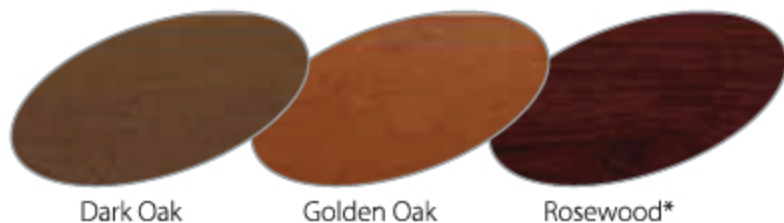

# Available Colours Are:

---

## Standard Colours:

It is possible to finish doors in all available 232 RAL colours

## Wood Finish Colours:

\*Rosewood is not available on the Georgian panel