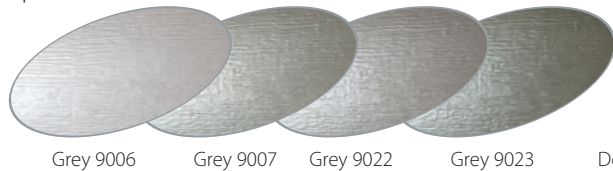

Finishes

Panel-Glide doors are available in smooth or embossed woodgrain surface textures and the colours as shown below. Colours are achieved with pre-coated steel or a powder-coat paint process. * Denotes a laminate finish. The availability of finishes varies dependent on style - please see the price list for confirmation.

Stock colours

Special order Metallic Colours

RAL Colours

Please note due to surface textures the colour may vary slightly from the exact RAL shade.

Doors can be coated to any RAL colour.

Smooth

Embossed Woodgrain