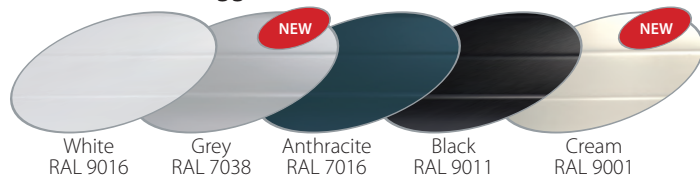

Finishes

Panel-Glide doors are available in smooth or embossed woodgrain surface textures and the colours as shown below. Colours are achieved with pre-coated steel or a powder-coat paint process. * Denotes a laminate finish. The availability of finishes varies dependent on style - please see the price list for confirmation.

Stock colours

Special order Metallic Colours

RAL Colours

Please note due to surface textures the colour may vary slightly from the exact RAL shade.

Doors can be coated to any RAL colour.

Smooth

Embossed Woodgrain

Panel-Glide Oxford, Anthracite Grey RAL 7016.

High grade finishes are powder coated onto the lath or applied as a laminate. Both are highly durable and will simply wipe clean.

Roll-a-Glide & Roll-a-Glide Manual

Painted finishes (eggshell finish):

Laminate finishes (woodgrain textured finish):

NEW Painted finishes (woodgrain eggshell):

Same price as standard painted finish.

Laminate finishes (woodgrain textured finish):