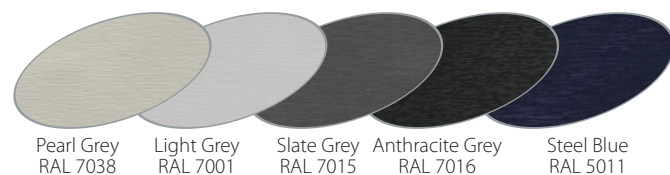

Stock colours

Special order Metallic Colours

RAL Colours

Please note due to surface textures the colour may vary slightly from the exact RAL shade.

Doors can be coated to any RAL colour.

Smooth

Embossed Woodgrain

Panel-Glide Oxford, Anthracite Grey RAL 7016.

High grade finishes are powder coated onto the lath or applied as a laminate. Both are highly durable and will simply wipe clean.

Roll-a-Glide & Roll-a-Glide Manual

Painted finishes (eggshell finish):

Laminate finishes (woodgrain textured finish):

NEW Painted finishes (woodgrain eggshell):

Same price as standard painted finish.

Laminate finishes (woodgrain textured finish):

A Note Concerning Roll-a-Glide Colours:

Door guides are available in colours matching the door curtain except laminate door colours (supplied in brown). Coloured guide rails are supplied as standard, however they may not match the lath colour. The manufacturing process for the lath profile results in a textured finish, whilst all other coloured items (guides, bottom laths, lock laths, optional fascias and vision panels) are supplied in a satin finish so cannot be guaranteed to match exactly. Over time, some scuffing may occur on front and rear surfaces of doors as a result of their normal operation.